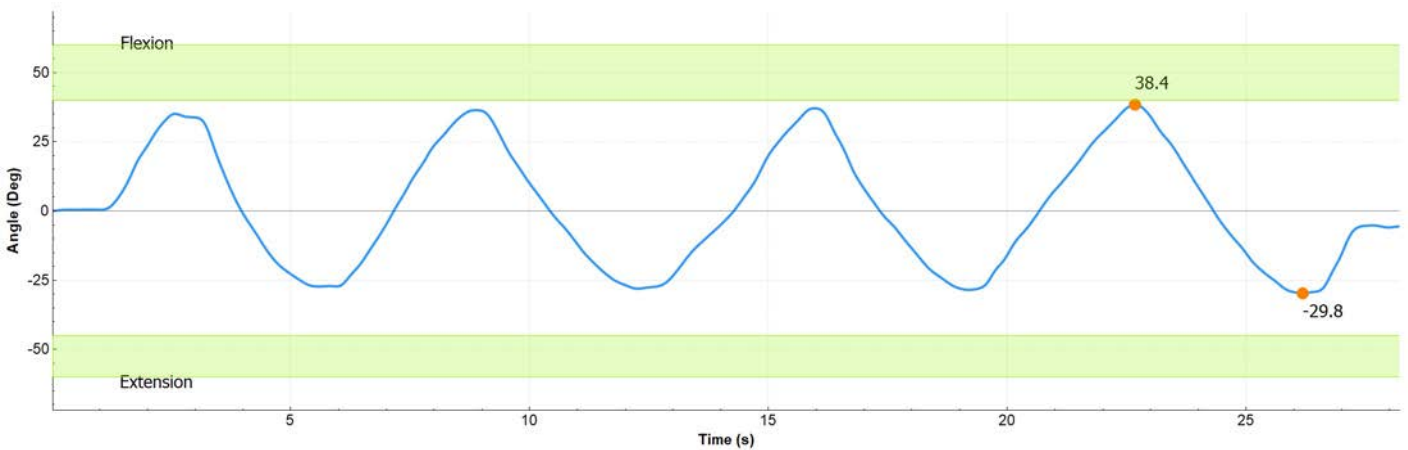

Mario Rossi - 1/1/1990 - Rome - Male 32 years - 175 cm - 70 kg

JOINT ANGLE: NECK FLEXION-EXTENSION

RANGE OF MOTION

MAX	MIN	RANGE	AVERAGE	DELTA	DELTA %
38.4°	-29.8°	68.2°	0.8°	-51.8°	-43.2 %

MAXIMUM EXCURSION

ANGLE VS VELOCITY

ANGLE

ANGULAR VELOCITY

ANGULAR ACCELERATION

Min Velocity -50°/s	Max Velocity 40°/s	Average Velocity -0.2°/s	Min Acc -198°/s²	Max Acc 142°/s²	Average Acc 0.0°/s²