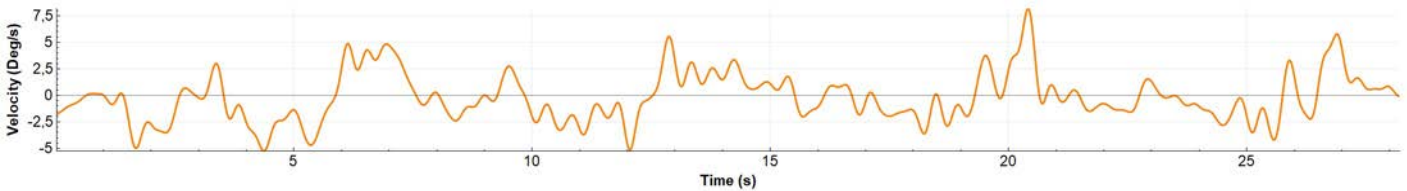

ANGLE VS VELOCITY

ANGLE

ANGULAR VELOCITY

ANGULAR ACCELERATION

Min Velocity -12°/s	Max Velocity 9°/s	Average Velocity 0.0°/s	Min Acc -52°/s ²	Max Acc 35°/s ²	Average Acc 0.0°/s ²
------------------------	----------------------	----------------------------	--------------------------------	-------------------------------	------------------------------------

Mario Rossi - 1/1/1990 - Rome - Male 32 years - 175 cm - 70 kg

JOINT ANGLE: NECK ROTATION

RANGE OF MOTION

MAX	MIN	RANGE	AVERAGE	DELTA	DELTA %
0.0°	-10.3°	10.3°	-6.1°	-149.7°	-93.6 %

MAXIMUM EXCURSION

ANGLE VS VELOCITY

ANGLE

ANGULAR VELOCITY

ANGULAR ACCELERATION

Min Velocity	Max Velocity	Average Velocity	Min Acc	Max Acc	Average Acc
-5°/s	8°/s	-0.2°/s	-46°/s ²	36°/s ²	0.1°/s ²

Mario Rossi - 1/1/1990 - Rome - Male 32 years - 175 cm - 70 kg