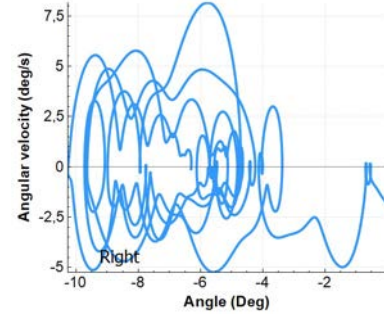

ANGLE VS VELOCITY

ANGLE

ANGULAR VELOCITY

ANGULAR ACCELERATION

Min Velocity -12°/s	Max Velocity 9°/s	Average Velocity 0.0°/s	Min Acc -52°/s ²	Max Acc 35°/s ²	Average Acc 0.0°/s ²
------------------------	----------------------	----------------------------	--------------------------------	-------------------------------	------------------------------------

Mario Rossi - 1/1/1990 - Rome - Male 32 years - 175 cm - 70 kg

JOINT ANGLE: NECK ROTATION

RANGE OF MOTION

MAX	MIN	RANGE	AVERAGE	DELTA	DELTA %
0.0°	-10.3°	10.3°	-6.1°	-149.7°	-93.6 %

MAXIMUM EXCURSION

ANGLE VS VELOCITY

ANGLE

ANGULAR VELOCITY

ANGULAR ACCELERATION

Min Velocity	Max Velocity	Average Velocity	Min Acc	Max Acc	Average Acc
-5°/s	8°/s	-0.2°/s	-46°/s ²	36°/s ²	0.1°/s ²

Mario Rossi - 1/1/1990 - Rome - Male 32 years - 175 cm - 70 kg

MULTI VIEW

JOINT ANGLE 1
JOINT ANGLE 2
JOINT ANGLE 3

NECK FLEXION-EXTENSION
NECK LATERAL BENDING
NECK ROTATION

PARAMETERS

JOINT ANGLE	MAX	MIN	RANGE	AVERAGE	DELTA	DELTA %
NECK FLEXION-EXTENSION	38.4° Flexi	-29.8° Exten	68.2°	0.8° Flexi	-51.8°	-43.2 %
NECK LATERAL BENDING	9.3° Left	-4.8° Right	14.1°	1.2° Left	-75.9°	-84.3 %
NECK ROTATION	0.0° Left	-10.3° Right	10.3°	-6.1° Right	-149.7°	-93.6 %