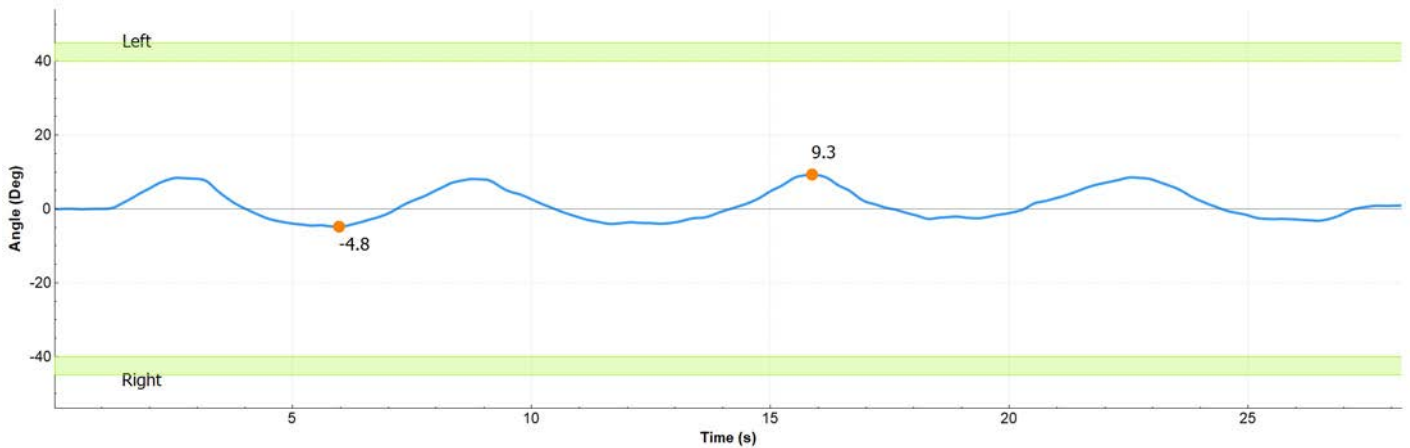

Mario Rossi - 1/1/1990 - Rome - Male 32 years - 175 cm - 70 kg

JOINT ANGLE: **NECK LATERAL BENDING**

RANGE OF MOTION

MAX	MIN	RANGE	AVERAGE	DELTA	DELTA %
9.3°	-4.8°	14.1°	1.2°	-75.9°	-84.3 %

MAXIMUM EXCURSION

ANGLE VS VELOCITY

ANGLE

ANGULAR VELOCITY

ANGULAR ACCELERATION

Min Velocity -12°/s	Max Velocity 9°/s	Average Velocity 0.0°/s	Min Acc -52°/s ²	Max Acc 35°/s ²	Average Acc 0.0°/s ²
------------------------	----------------------	----------------------------	--------------------------------	-------------------------------	------------------------------------

Mario Rossi - 1/1/1990 - Rome - Male 32 years - 175 cm - 70 kg

JOINT ANGLE: NECK ROTATION

RANGE OF MOTION

MAX	MIN	RANGE	AVERAGE	DELTA	DELTA %
0.0°	-10.3°	10.3°	-6.1°	-149.7°	-93.6 %

MAXIMUM EXCURSION

ANGLE VS VELOCITY

ANGLE

ANGULAR VELOCITY

ANGULAR ACCELERATION

Min Velocity	Max Velocity	Average Velocity	Min Acc	Max Acc	Average Acc
-5°/s	8°/s	-0.2°/s	-46°/s ²	36°/s ²	0.1°/s ²

Mario Rossi - 1/1/1990 - Rome - Male 32 years - 175 cm - 70 kg