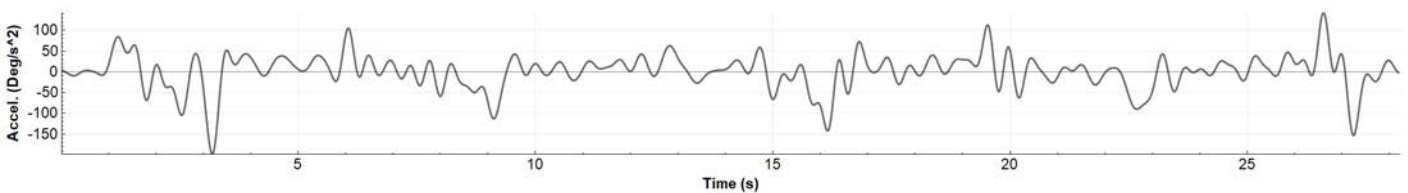

ANGLE VS VELOCITY

ANGLE

ANGULAR VELOCITY

ANGULAR ACCELERATION

Min Velocity -50°/s	Max Velocity 40°/s	Average Velocity -0.2°/s	Min Acc -198°/s ²	Max Acc 142°/s ²	Average Acc 0.0°/s ²
------------------------	-----------------------	-----------------------------	---------------------------------	--------------------------------	------------------------------------

Mario Rossi - 1/1/1990 - Rome - Male 32 years - 175 cm - 70 kg

JOINT ANGLE: **NECK LATERAL BENDING**

RANGE OF MOTION

MAX	MIN	RANGE	AVERAGE	DELTA	DELTA %
9.3°	-4.8°	14.1°	1.2°	-75.9°	-84.3 %

MAXIMUM EXCURSION

Mario Rossi - 1/1/1990 - Rome - Male 32 years - 175 cm - 70 kg

JOINT ANGLE: NECK ROTATION

RANGE OF MOTION

MAX	MIN	RANGE	AVERAGE	DELTA	DELTA %
0.0°	-10.3°	10.3°	-6.1°	-149.7°	-93.6 %

MAXIMUM EXCURSION

ANGLE VS VELOCITY

ANGLE

ANGULAR VELOCITY

ANGULAR ACCELERATION

Min Velocity	Max Velocity	Average Velocity	Min Acc	Max Acc	Average Acc
-5°/s	8°/s	-0.2°/s	-46°/s ²	36°/s ²	0.1°/s ²

Mario Rossi - 1/1/1990 - Rome - Male 32 years - 175 cm - 70 kg