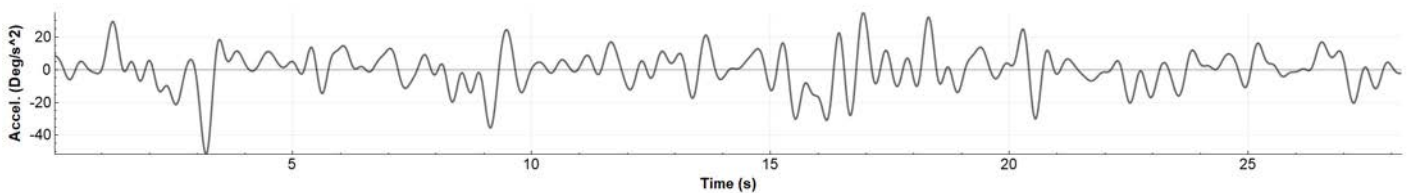

Mario Rossi - 1/1/1990 - Rome - Male 32 years - 175 cm - 70 kg

JOINT ANGLE: **NECK LATERAL BENDING**

RANGE OF MOTION

MAX	MIN	RANGE	AVERAGE	DELTA	DELTA %
9.3°	-4.8°	14.1°	1.2°	-75.9°	-84.3 %

MAXIMUM EXCURSION

ANGLE VS VELOCITY

ANGLE

ANGULAR VELOCITY

ANGULAR ACCELERATION

Min Velocity -12°/s	Max Velocity 9°/s	Average Velocity 0.0°/s	Min Acc -52°/s ²	Max Acc 35°/s ²	Average Acc 0.0°/s ²
------------------------	----------------------	----------------------------	--------------------------------	-------------------------------	------------------------------------

Mario Rossi - 1/1/1990 - Rome - Male 32 years - 175 cm - 70 kg

JOINT ANGLE: NECK ROTATION

RANGE OF MOTION

MAX	MIN	RANGE	AVERAGE	DELTA	DELTA %
0.0°	-10.3°	10.3°	-6.1°	-149.7°	-93.6 %

MAXIMUM EXCURSION

ANGLE VS VELOCITY

ANGLE

ANGULAR VELOCITY

ANGULAR ACCELERATION

Min Velocity	Max Velocity	Average Velocity	Min Acc	Max Acc	Average Acc
-5°/s	8°/s	-0.2°/s	-46°/s ²	36°/s ²	0.1°/s ²

Mario Rossi - 1/1/1990 - Rome - Male 32 years - 175 cm - 70 kg