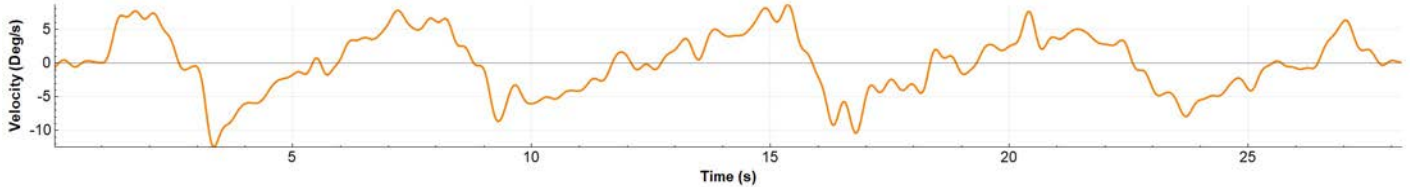

Mario Rossi - 1/1/1990 - Rome - Male 32 years - 175 cm - 70 kg

JOINT ANGLE: **NECK LATERAL BENDING**

RANGE OF MOTION

MAX	MIN	RANGE	AVERAGE	DELTA	DELTA %
9.3°	-4.8°	14.1°	1.2°	-75.9°	-84.3 %

MAXIMUM EXCURSION

ANGLE VS VELOCITY

ANGLE

ANGULAR VELOCITY

ANGULAR ACCELERATION

Min Velocity -12°/s	Max Velocity 9°/s	Average Velocity 0.0°/s	Min Acc -52°/s ²	Max Acc 35°/s ²	Average Acc 0.0°/s ²
------------------------	----------------------	----------------------------	--------------------------------	-------------------------------	------------------------------------

Mario Rossi - 1/1/1990 - Rome - Male 32 years - 175 cm - 70 kg

JOINT ANGLE: NECK ROTATION

RANGE OF MOTION

MAX	MIN	RANGE	AVERAGE	DELTA	DELTA %
0.0°	-10.3°	10.3°	-6.1°	-149.7°	-93.6 %

MAXIMUM EXCURSION

ANGLE VS VELOCITY

ANGLE

ANGULAR VELOCITY

ANGULAR ACCELERATION

Min Velocity	Max Velocity	Average Velocity	Min Acc	Max Acc	Average Acc
-5°/s	8°/s	-0.2°/s	-46°/s ²	36°/s ²	0.1°/s ²

Mario Rossi - 1/1/1990 - Rome - Male 32 years - 175 cm - 70 kg