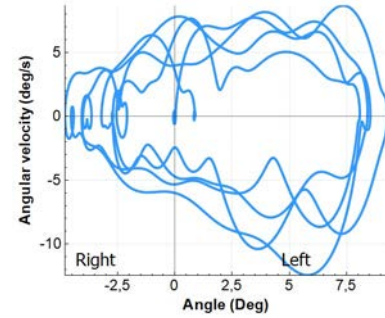

Mario Rossi - 1/1/1990 - Rome - Male 32 years - 175 cm - 70 kg

JOINT ANGLE: **NECK LATERAL BENDING**

RANGE OF MOTION

MAX	MIN	RANGE	AVERAGE	DELTA	DELTA %
9.3°	-4.8°	14.1°	1.2°	-75.9°	-84.3 %

MAXIMUM EXCURSION

ANGLE VS VELOCITY

ANGLE

ANGULAR VELOCITY

ANGULAR ACCELERATION

Min Velocity -12°/s	Max Velocity 9°/s	Average Velocity 0.0°/s	Min Acc -52°/s ²	Max Acc 35°/s ²	Average Acc 0.0°/s ²
------------------------	----------------------	----------------------------	--------------------------------	-------------------------------	------------------------------------

Mario Rossi - 1/1/1990 - Rome - Male 32 years - 175 cm - 70 kg

JOINT ANGLE: NECK ROTATION

RANGE OF MOTION

MAX	MIN	RANGE	AVERAGE	DELTA	DELTA %
0.0°	-10.3°	10.3°	-6.1°	-149.7°	-93.6 %

MAXIMUM EXCURSION

ANGLE VS VELOCITY

ANGLE

ANGULAR VELOCITY

ANGULAR ACCELERATION

Min Velocity	Max Velocity	Average Velocity	Min Acc	Max Acc	Average Acc
-5°/s	8°/s	-0.2°/s	-46°/s ²	36°/s ²	0.1°/s ²

Mario Rossi - 1/1/1990 - Rome - Male 32 years - 175 cm - 70 kg