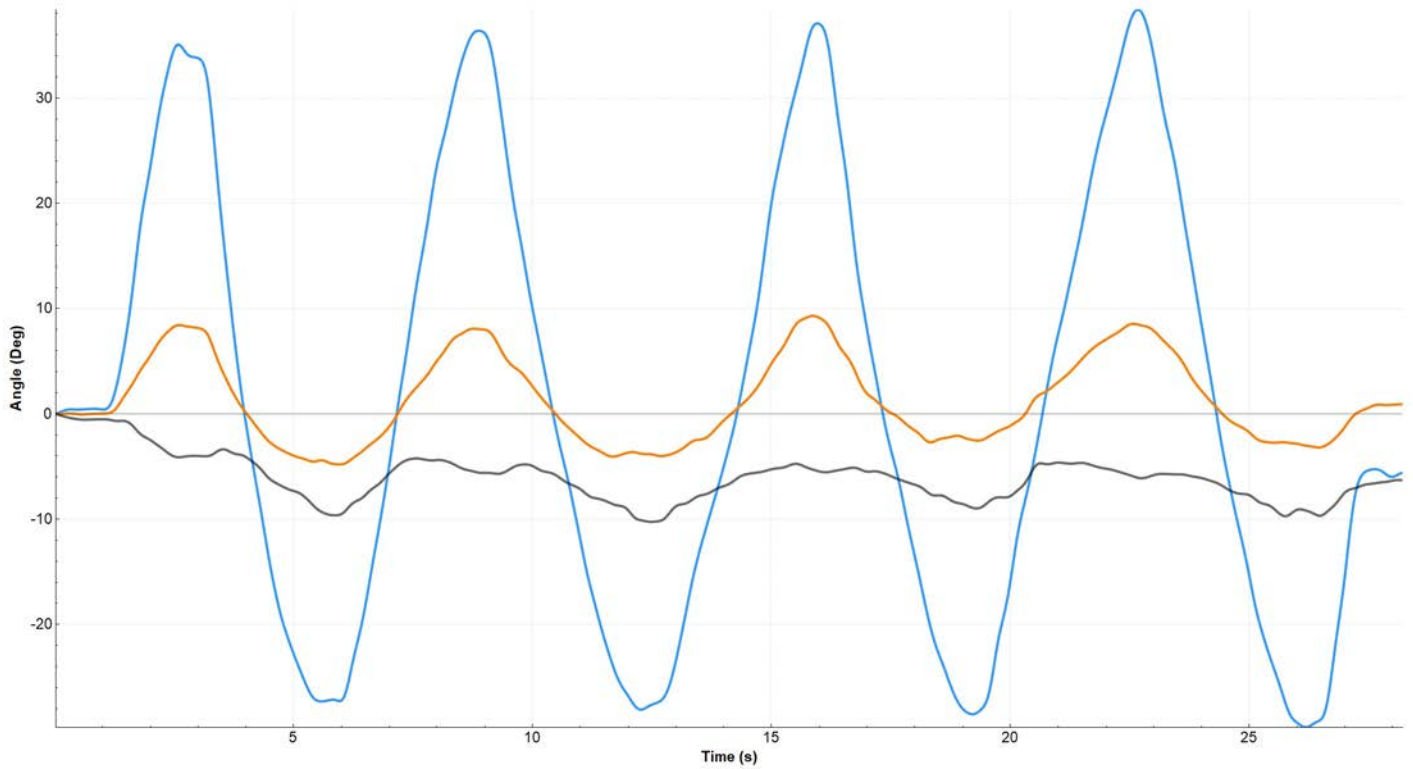

ANGLE VS VELOCITY

ANGLE

ANGULAR VELOCITY

ANGULAR ACCELERATION

Min Velocity -12°/s	Max Velocity 9°/s	Average Velocity 0.0°/s	Min Acc -52°/s ²	Max Acc 35°/s ²	Average Acc 0.0°/s ²
------------------------	----------------------	----------------------------	--------------------------------	-------------------------------	------------------------------------

Mario Rossi - 1/1/1990 - Rome - Male 32 years - 175 cm - 70 kg

JOINT ANGLE: NECK ROTATION

RANGE OF MOTION

MAX	MIN	RANGE	AVERAGE	DELTA	DELTA %
0.0°	-10.3°	10.3°	-6.1°	-149.7°	-93.6 %

MAXIMUM EXCURSION

ANGLE VS VELOCITY

ANGLE

ANGULAR VELOCITY

ANGULAR ACCELERATION

Min Velocity	Max Velocity	Average Velocity	Min Acc	Max Acc	Average Acc
-5°/s	8°/s	-0.2°/s	-46°/s ²	36°/s ²	0.1°/s ²

Mario Rossi - 1/1/1990 - Rome - Male 32 years - 175 cm - 70 kg

MULTI VIEW

JOINT ANGLE 1
JOINT ANGLE 2
JOINT ANGLE 3

NECK FLEXION-EXTENSION
NECK LATERAL BENDING
NECK ROTATION

PARAMETERS

JOINT ANGLE	MAX	MIN	RANGE	AVERAGE	DELTA	DELTA %
NECK FLEXION-EXTENSION	38.4° Flexi	-29.8° Exten	68.2°	0.8° Flexi	-51.8°	-43.2 %
NECK LATERAL BENDING	9.3° Left	-4.8° Right	14.1°	1.2° Left	-75.9°	-84.3 %
NECK ROTATION	0.0° Left	-10.3° Right	10.3°	-6.1° Right	-149.7°	-93.6 %