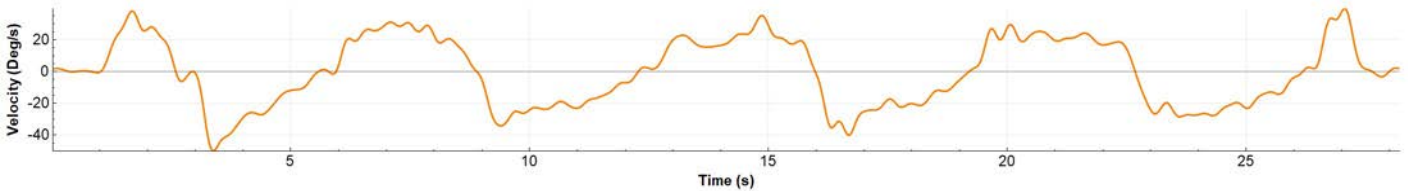

ANGULAR VELOCITY