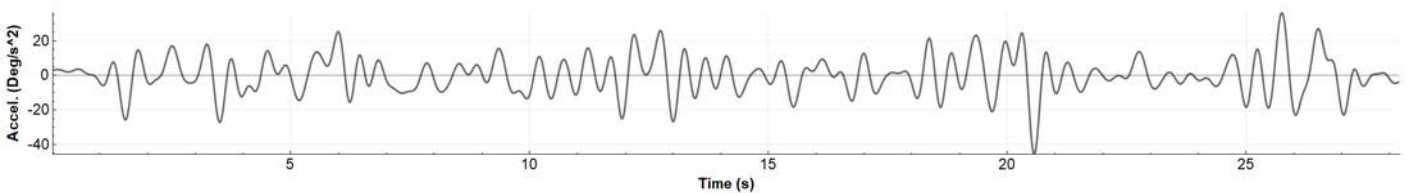

ANGLE VS VELOCITY

ANGLE

ANGULAR VELOCITY

ANGULAR ACCELERATION

Min Velocity -12°/s	Max Velocity 9°/s	Average Velocity 0.0°/s	Min Acc -52°/s ²	Max Acc 35°/s ²	Average Acc 0.0°/s ²
------------------------	----------------------	----------------------------	--------------------------------	-------------------------------	------------------------------------

Mario Rossi - 1/1/1990 - Rome - Male 32 years - 175 cm - 70 kg

JOINT ANGLE: NECK ROTATION

RANGE OF MOTION

MAX	MIN	RANGE	AVERAGE	DELTA	DELTA %
0.0°	-10.3°	10.3°	-6.1°	-149.7°	-93.6 %

MAXIMUM EXCURSION

ANGLE VS VELOCITY

ANGLE

ANGULAR VELOCITY

ANGULAR ACCELERATION

Min Velocity	Max Velocity	Average Velocity	Min Acc	Max Acc	Average Acc
-5°/s	8°/s	-0.2°/s	-46°/s ²	36°/s ²	0.1°/s ²

Mario Rossi - 1/1/1990 - Rome - Male 32 years - 175 cm - 70 kg