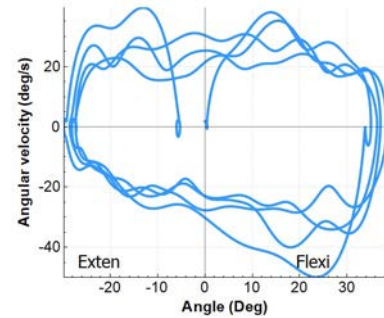

Mario Rossi - 1/1/1990 - Rome - Male 32 years - 175 cm - 70 kg

JOINT ANGLE: NECK FLEXION-EXTENSION

RANGE OF MOTION

MAX	MIN	RANGE	AVERAGE	DELTA	DELTA %
38.4°	-29.8°	68.2°	0.8°	-51.8°	-43.2 %

MAXIMUM EXCURSION

ANGLE VS VELOCITY

ANGLE

ANGULAR VELOCITY

ANGULAR ACCELERATION

Min Velocity -50°/s	Max Velocity 40°/s	Average Velocity -0.2°/s	Min Acc -198°/s ²	Max Acc 142°/s ²	Average Acc 0.0°/s ²
------------------------	-----------------------	-----------------------------	---------------------------------	--------------------------------	------------------------------------

Mario Rossi - 1/1/1990 - Rome - Male 32 years - 175 cm - 70 kg

JOINT ANGLE: **NECK LATERAL BENDING**

RANGE OF MOTION

MAX	MIN	RANGE	AVERAGE	DELTA	DELTA %
9.3°	-4.8°	14.1°	1.2°	-75.9°	-84.3 %

MAXIMUM EXCURSION

Mario Rossi - 1/1/1990 - Rome - Male 32 years - 175 cm - 70 kg

JOINT ANGLE: NECK ROTATION

RANGE OF MOTION

MAX	MIN	RANGE	AVERAGE	DELTA	DELTA %
0.0°	-10.3°	10.3°	-6.1°	-149.7°	-93.6 %

MAXIMUM EXCURSION

ANGLE VS VELOCITY