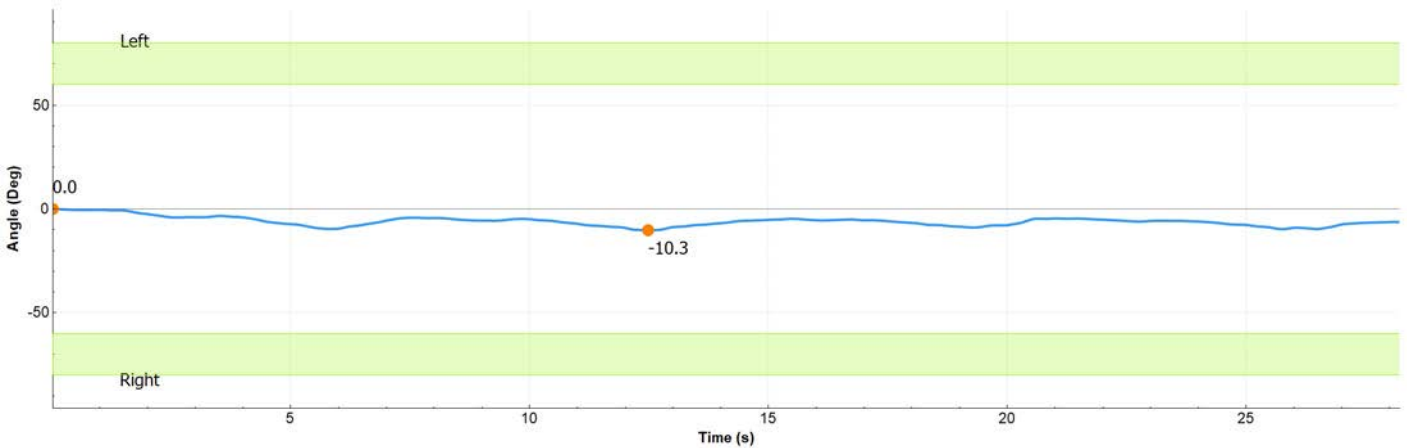

ANGLE VS VELOCITY

ANGLE

ANGULAR VELOCITY

ANGULAR ACCELERATION

Min Velocity -12°/s	Max Velocity 9°/s	Average Velocity 0.0°/s	Min Acc -52°/s ²	Max Acc 35°/s ²	Average Acc 0.0°/s ²
------------------------	----------------------	----------------------------	--------------------------------	-------------------------------	------------------------------------

Mario Rossi - 1/1/1990 - Rome - Male 32 years - 175 cm - 70 kg

JOINT ANGLE: NECK ROTATION

RANGE OF MOTION

MAX	MIN	RANGE	AVERAGE	DELTA	DELTA %
0.0°	-10.3°	10.3°	-6.1°	-149.7°	-93.6 %

MAXIMUM EXCURSION

ANGLE VS VELOCITY

ANGLE

ANGULAR VELOCITY

ANGULAR ACCELERATION

Min Velocity	Max Velocity	Average Velocity	Min Acc	Max Acc	Average Acc
-5°/s	8°/s	-0.2°/s	-46°/s ²	36°/s ²	0.1°/s ²

Mario Rossi - 1/1/1990 - Rome - Male 32 years - 175 cm - 70 kg

MULTI VIEW

JOINT ANGLE 1
JOINT ANGLE 2
JOINT ANGLE 3

NECK FLEXION-EXTENSION
NECK LATERAL BENDING
NECK ROTATION

PARAMETERS

JOINT ANGLE	MAX	MIN	RANGE	AVERAGE	DELTA	DELTA %
NECK FLEXION-EXTENSION	38.4° Flexi	-29.8° Exten	68.2°	0.8° Flexi	-51.8°	-43.2 %
NECK LATERAL BENDING	9.3° Left	-4.8° Right	14.1°	1.2° Left	-75.9°	-84.3 %
NECK ROTATION	0.0° Left	-10.3° Right	10.3°	-6.1° Right	-149.7°	-93.6 %